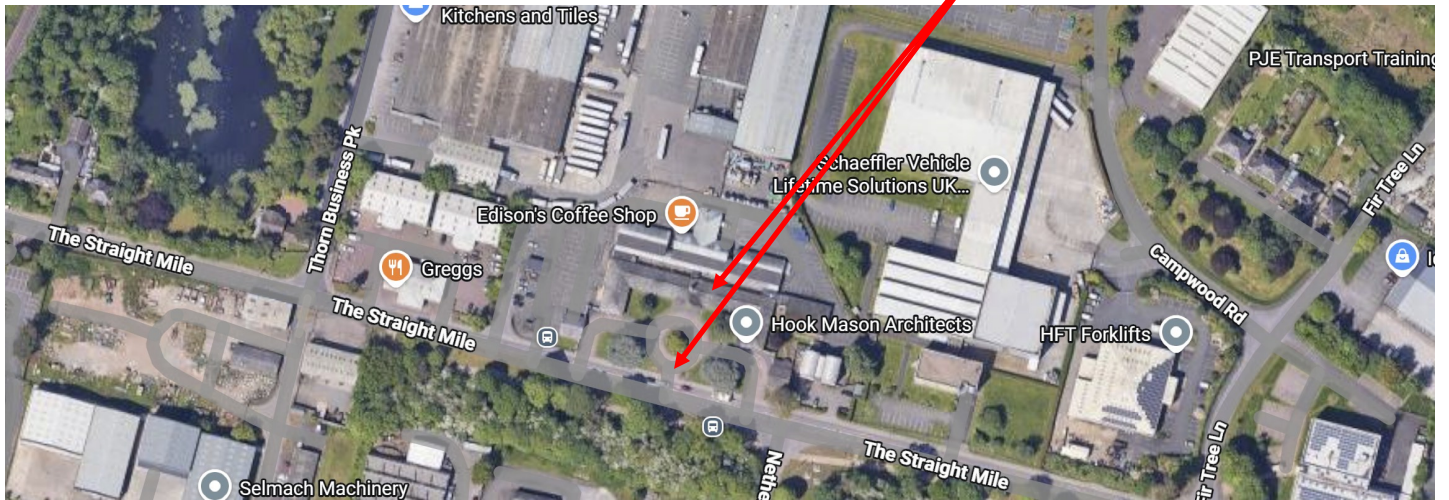

Encore Enterprises CIO

Suite 3, Thorn Office Centre, Thorn Business Park,
Rotherwas, Hereford, HR2 6JT

Email: info@encore-enterprises.com

Directions:

From Hereford: take the Holme Lacy Road out towards Rotherwas, go under the railway bridge, past Greggs on your left and the turning for our office is the 4th left after Greggs.