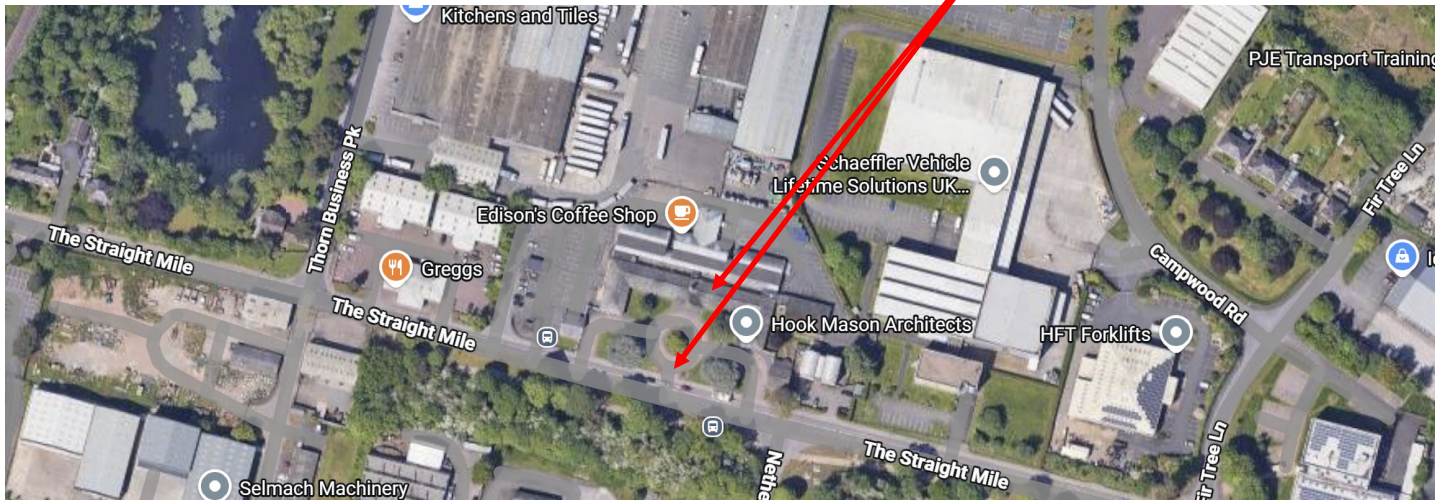

Encore Enterprises CIO

Suite 3, Thorn Office Centre,
Rotherwas, Hereford, HR2 6JT

Email: info@encore-enterprises.com

Directions:

From Hereford: take the Holme Lacy Road out towards Rotherwas, go under the railway bridge, past Greggs on your left and the turning for our office is the 4th left after Greggs.

Please Note: The 3rd left after Greggs is also marked Encore but this will take you into the car park area whereas the 4th left will bring you straight to our office entrance.

what3words: [glows.meatball.wicket](https://www.what3words.com/?w3w=glows.meatball.wicket)